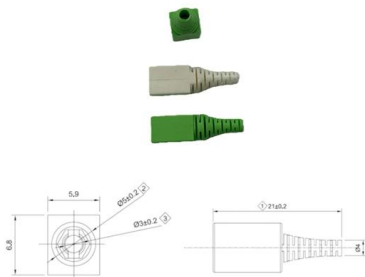

How to Install a Distribution Box--A Comprehensive

Before starting the installation, finding a proper place for putting the distribution box is crucial, because it largely decides the safety and convenience