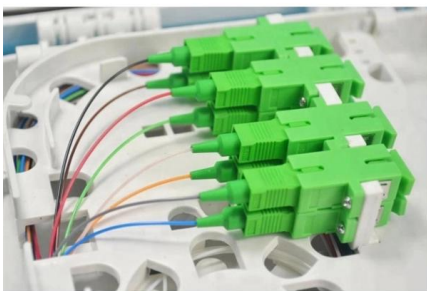

Cable Trays In Czech Republic

We don't just sell cable trays; we provide exceptional service and expertise. Our team of qualified professionals can assist you with product selection, system design, installation support, and much

[Contact Us](#)