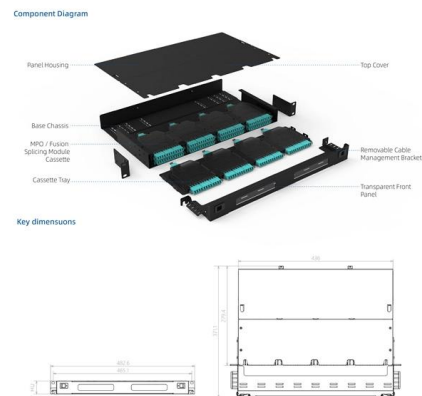

Cable Tray In Czech Republic

Brilltech is proud to present a unique product as part of its Cable Trays range, called Race Ways. Race Ways are unique and innovative approach to handling of electrical cables over a length of entire

[Contact Us](#)