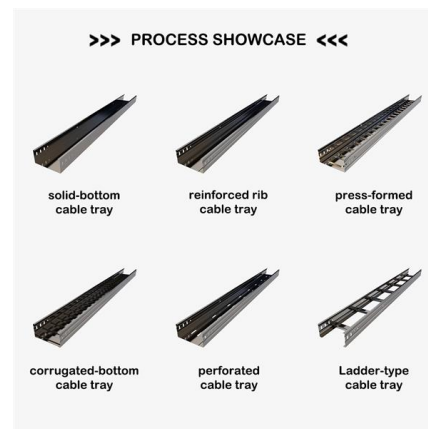

The Ultimate Guide to Low Voltage Wiring Installation:

Low voltage wiring installation is an essential aspect of any modern building construction or renovation project. It involves the installation of various cables

[Contact Us](#)