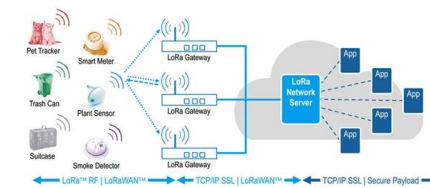

About the company , OEZ

OEZ is a complex supplier of products and services in the field of the low-voltage electrical circuits. Owing to more than 15 years of partnership with the Siemens

[Contact Us](#)

Home

VCE - montáže, a.s. VCE - montáže is one of the leading electrical installation companies in the Czech Republic. It is a designer and main supplier of electrical

[Contact Us](#)