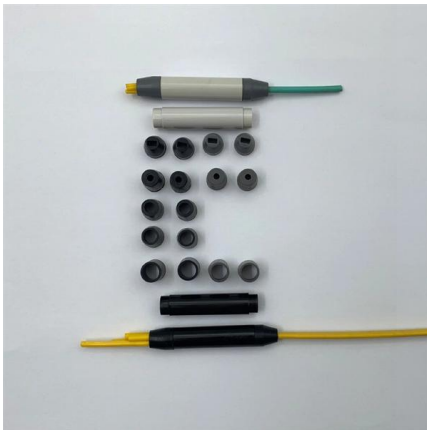

[Contact Us](#)

304 Stainless Steel Ladder Tray

C-Channel Swage Ladder tray systems are a cost effective alternative and allow for easy installation of cables by electricians as well as future access for adding or removing cable runs. All models are UL

[Contact Us](#)

**Cablofil CEFASS6 316L Stainless Steel Cable
Tray Base Coupler**

316L stainless steel base coupler for screwless longitudinal joining of wire mesh cable trays. Designed for high corrosion resistance and flexible horizontal alignment in demanding or hygienic installations.