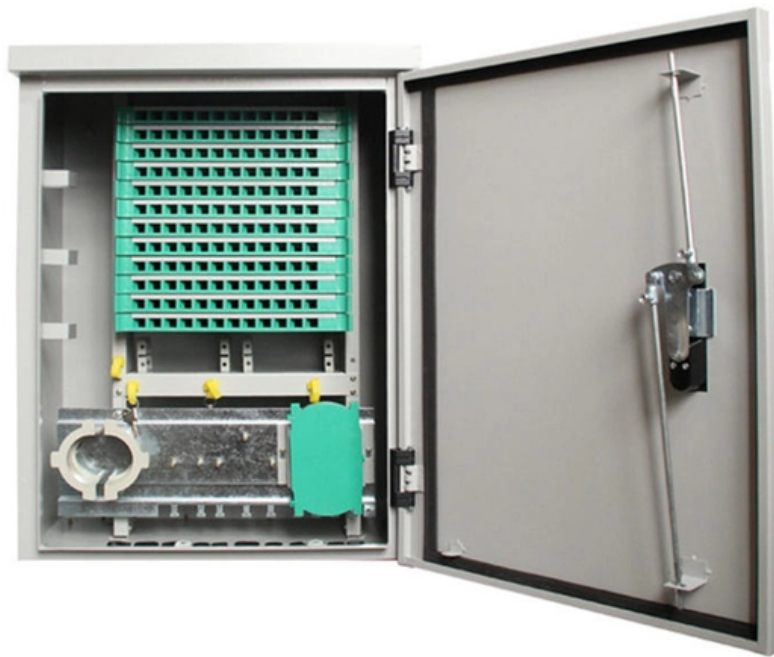

Installation Techniques and Prices for Concealed Electrical Boxes