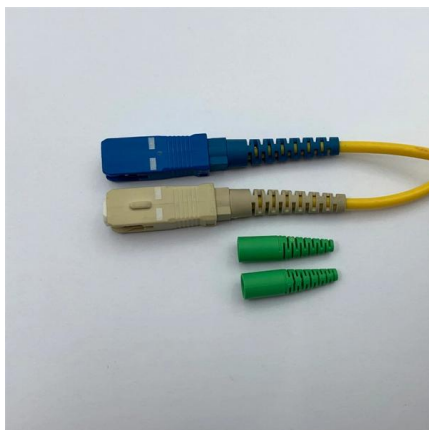

12 Types of Electrical Boxes and How to Choose

Learn about the many common types of wall and ceiling electrical boxes for switches, outlets, light fixtures, ceiling fans, and junction boxes.

[Contact Us](#)