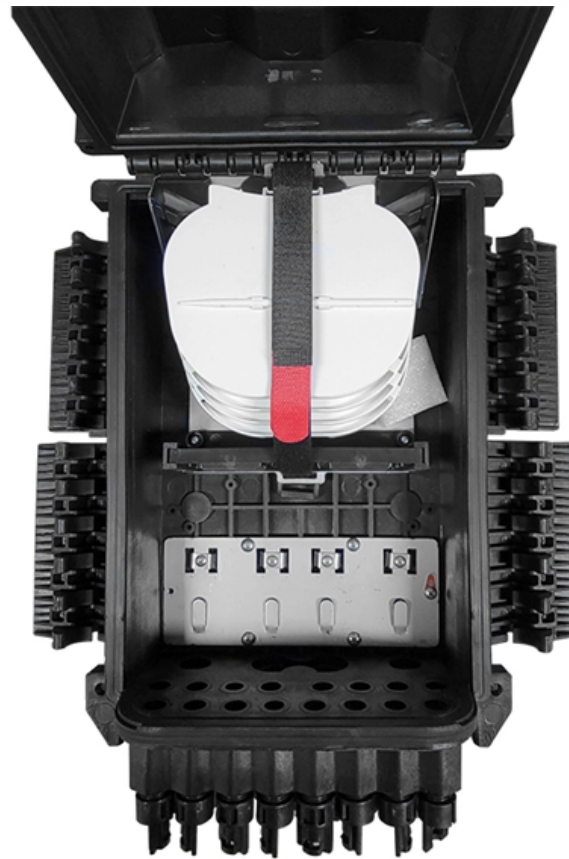

Installation Solution for 19-inch Antistatic Floor Cable Trays in Monaco

Installation Solution for 19-inch Antistatic Floor Cable Trays in Mon

Cable Tray SHIB NAL

Cable trays are not raceways, but they are treated as a structural component of a facility's electrical system. Cable trays are a part of a planned cable management system to support, route, protect and