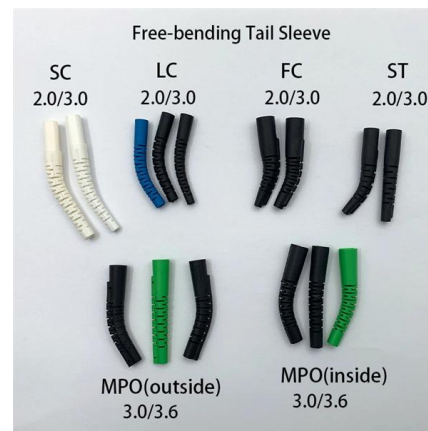

Installation process of distribution box

2. The wall mounted distribution box can be fixed on the wall with expansion bolts, but the dovetail bolts shall be embedded in the hollow brick or block wall or fixed

[Contact Us](#)