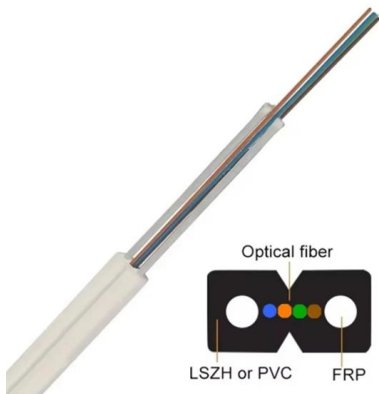

RUT200 4G Wi-Fi Router

RUT200 is a compact industrial cellular router that provides reliable, mission-critical connectivity in rigorous conditions common in industries like automation,

[Contact Us](#)