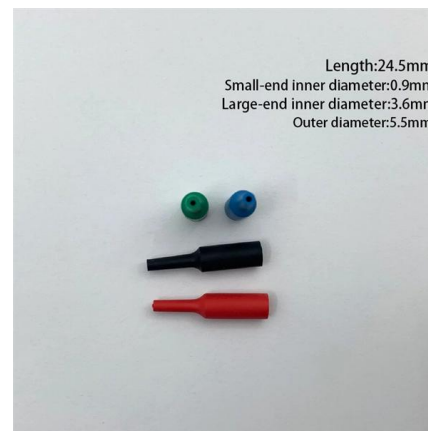

OTOT-1000 Manual

Operate the transmitter only with the proper optical fiber installed in the transmitter optical connector. Power to the OTOT-1000 should be turned off or preferably, disconnected whenever the optical

[Contact Us](#)