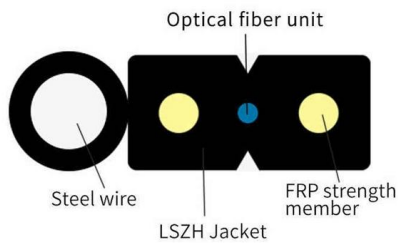

Glass Fibre Junction Boxes in JUNG Design

Interior design with JUNG junction boxes for optimum fibre optic connection. With keystones matching the network bandwidth.

[Contact Us](#)

Waterproof Junction Box Manufacturer and Supplier in

Zulkit waterproof junction boxes are designed and made up of moisture-proof, anti-corrosion for safety from the weather based on environmental harms. KDM

[Contact Us](#)