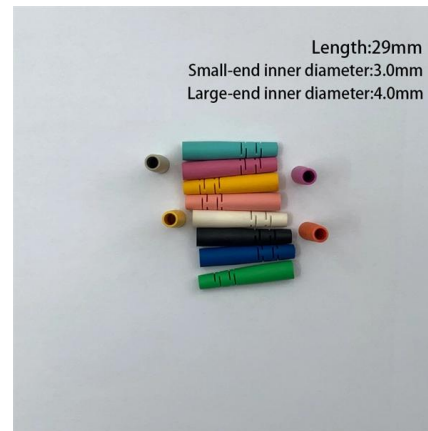

A Comprehensive 1G Optical Modules Guide to

Explore the transformative journey of 1G optical modules in networking through our comprehensive guide. From defining their role to

[Contact Us](#)