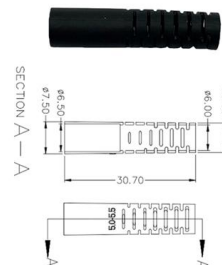

[Contact Us](#)

AT INDUSTRIAL RUGGED SWITCH WITH 8 X GIGABIT ETHERNET 4X 1G SFP. POE+

Buy AT INDUSTRIAL RUGGED SWITCH WITH 8 X GIGABIT ETHERNET 4X 1G SFP. POE+ TOTAL 240W at SHI. See detailed specifications and benefit from expert support. Shop IT hardware and