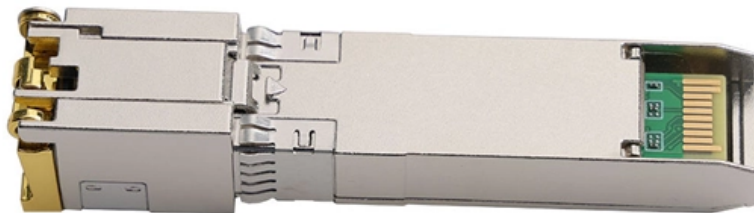

Industrial Ethernet Outdoor Integrated Power Cabinet Intelligent Overseas Warehouse

Overview

This is indoor/outdoor PoE Switch Cabinet with 10-Port industrial switch, Optical Fiber Tray, power supply, Surge Protector, Air Breaker and a Smart Fan, all in a single secure cabinet enclosure. The eMIMO architecture supports multiple input (grid, PV, genset) and output (12/24/48/57 V DC, 24/36/220 V AC) modes, integrating multiple energy sources into one. Intelligent power generation: intelligent peak shaving without grid reconstruction. Wide range of working environment temperature, high protection level and other technologies, it. CONSANT IP65 Outdoor Integrated Power Supply Cabinets: Tailor-made for South American Grid Reliability Internal power equipment configuration: CNI330-15KVA industrial-grade UPS with built-in 70A nickel-cadmium battery charger, 1000W air conditioner.

Industrial Ethernet Outdoor Integrated Power Cabinet Intelligent Ov

Outdoor Intelligent Thermostatic Power Cabinet

The Outdoor Intelligent Thermostatic Power Cabinet is a specialized electrical enclosure engineered for harsh outdoor power distribution scenarios, including remote communication base stations,

Grid Cable for marine and offshore applications

Outdoor IP68 Weatherproof Enclosure with 350W Power

This durable, outdoor network enclosure comes with a power supply that provides up to 350W (55V DC, 6.3A) of power to industrial equipment, such as PoE switches,