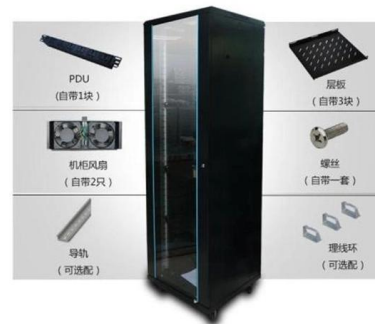

Indoor wall-mounted fiber optic cable trays

Indoor wall-mounted fiber optic cable trays

Fibre Termination Boxes indoor , Melbye

TeH MINI, the next-generation indoor wall-mounted Fiber Optic Box. Its unique compact design and factory connectorized options help reduce assembly time

[Contact Us](#)

OPT-X SDX Wall-Mount Fiber Enclosures

Leviton OPT-X SDX Wall-mount enclosures are a smart choice to deploy in entrance facilities, telecommunications rooms and remote network hubs that require patching, cross-connect or splicing

[Contact Us](#)

可选配件

Wall Boxes

CommScope offers a complete line of easy-to-use access terminals, copper and fiber splice closures, patch closures and accessories to speed deployment.

[Contact Us](#)

Wall Mount Fiber Enclosure, Single Mode SC/UPC, 48

The Polyphaser PP-WM48SC is an indoor, wall-mounted cross-connect enclosure

[Contact Us](#)

Slack Fiber Storage Boxes

Slack Fiber Storage Boxes Our slack storage boxes are the perfect solution for securely storing your additional length of fiber optic cables. The boxes can be mounted on a wall in either indoor or