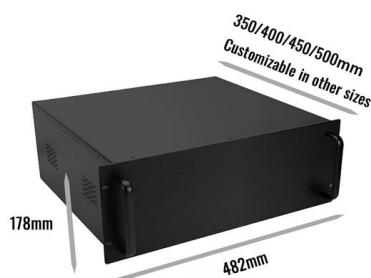

Breaker Box Installation Cost Guide 2026 - LatestCost - Real-Time Price

Prices for replacing or installing a new breaker box vary widely based on panel type, amperage, and local permitting costs. The main cost drivers include the panel model, labor time, and