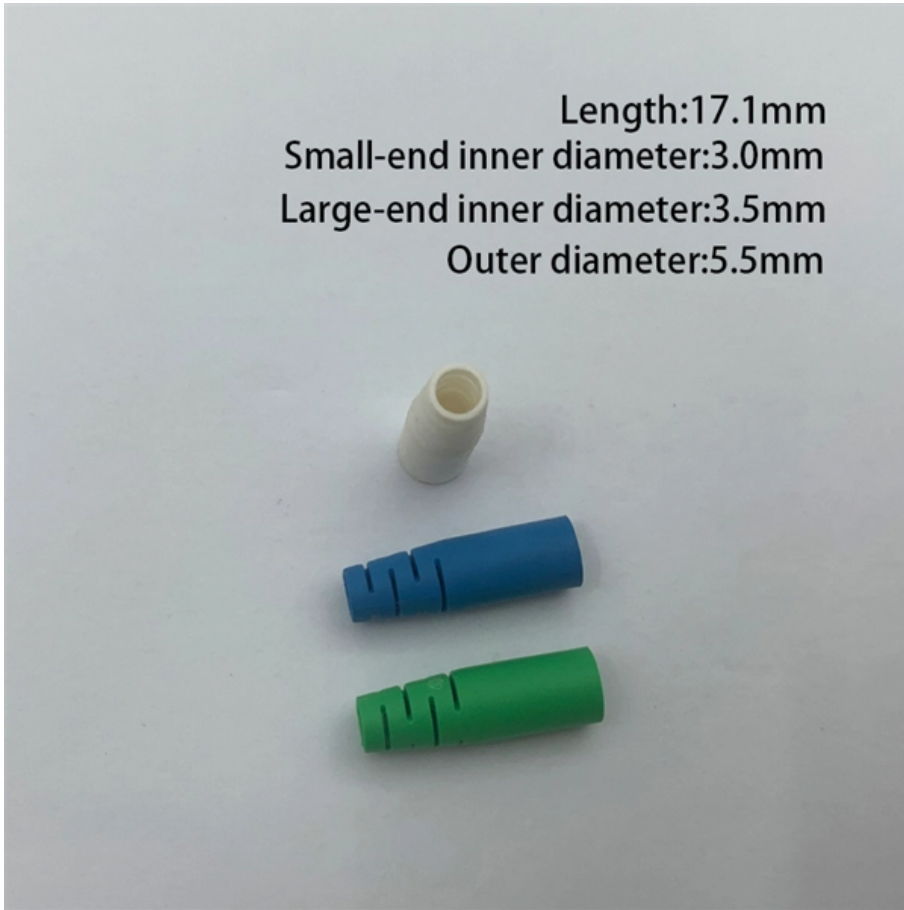

Indoor power distribution box door

Length:17.1mm
Small-end inner diameter:3.0mm
Large-end inner diameter:3.5mm
Outer diameter:5.5mm

Indoor power distribution box door

Sicherungskasten

Whether you are looking for a set of components for the control of industrial systems or material for safe power distribution and reliable electrical installation in the hobby garage.