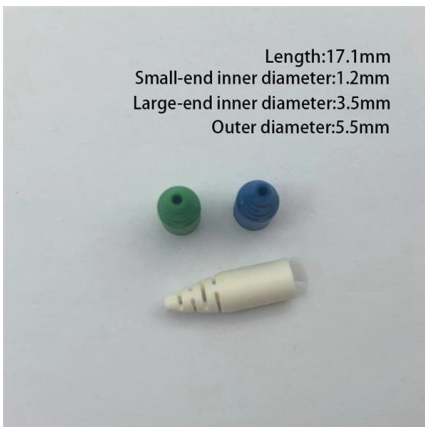

What is the Internal Structure of The Distribution Box

Learn about the internal structure of a distribution box, its components, functions, and key types. Understand its role in electrical systems

[Contact Us](#)

Amazon : Distribution Box Electrical For Home

1-48 of over 1,000 results for "distribution box electrical for home" Showing products near you, with fast delivery See all products, across price ranges.

[Contact Us](#)