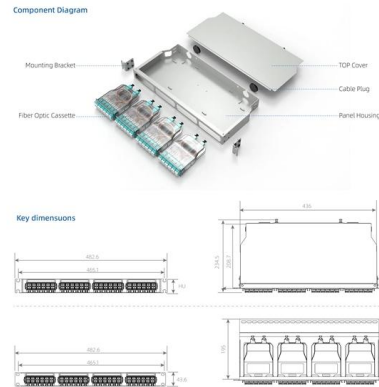

24 Cores GYTS Fiber Optic Cable Stranded Steel Tape

24 Core GYTS Fiber Optic Cable Stranded Steel Tape Cable is the outdoor fiber optic cable type used for duct and aerial applications. We supply single mode

[Contact Us](#)

GCWOF04 Technical Data Sheet

Universal (Indoor/Outdoor) dry core optical fiber Multi Loose Tube cable with aramid yarns as strength member, Low Smoke Zero Halogen inner jacket, Steel Wire Armouring (Full Rodent Protected)

[Contact Us](#)

Contact Us

For datasheets, pricing, or custom fiber access solutions, please visit:
<https://frindel.es>