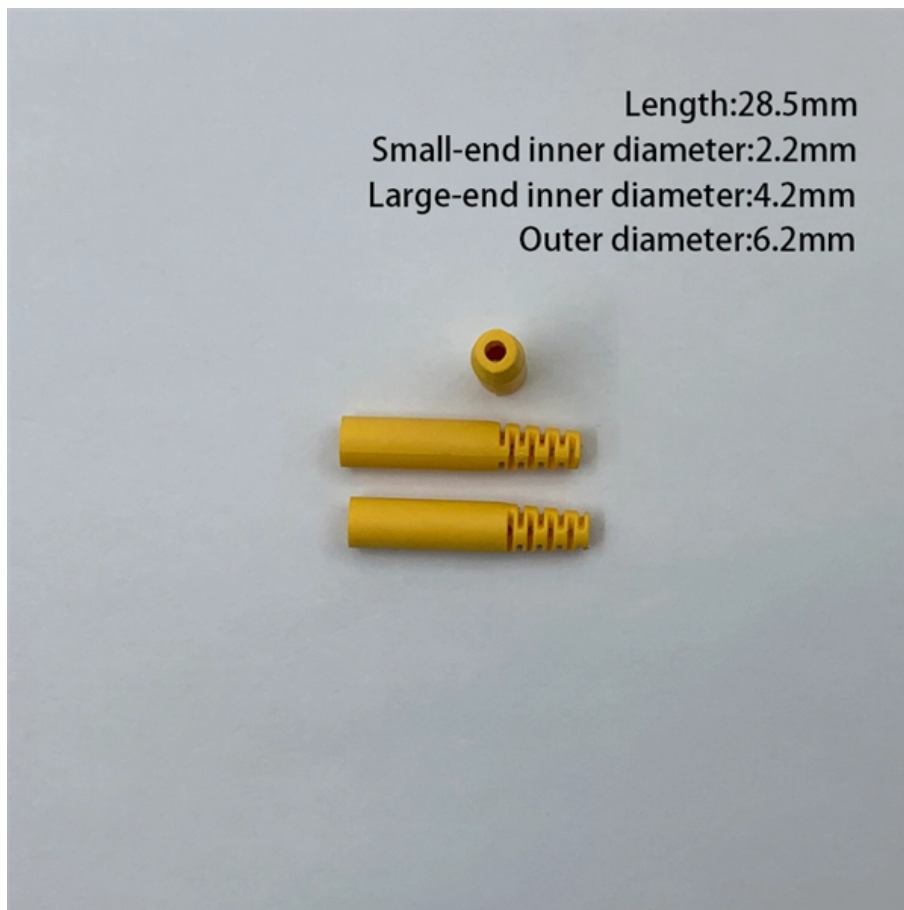

Indoor optical cable with steel wire specifications

Indoor optical cable with steel wire specifications

SOPTO

Indoor Optical Cables (G.652D/G.657, OM1-OM4, LSZH/PVC Jacket) A diverse range of indoor optical cables is showcased, suitable for scenarios like elevator, cabling, and drop installations.

[Contact Us](#)

4F Butterfly Flat Indoor FTTH Drop Cable_Optical Fiber Cable

This product is a pre-terminated assembly with butterfly flat indoor FTTH drop cable, used as the final access cable in FTTH deployment. It is widely applied between faceplates, terminal boxes, ONUs