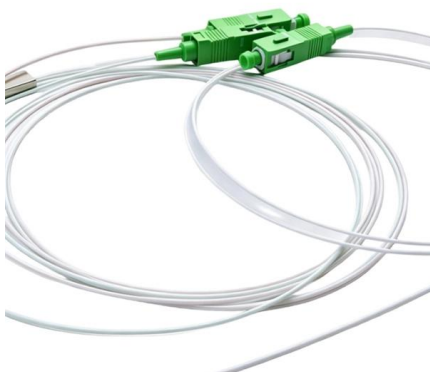

2-Core Indoor Fiber Optic Jumper Cable-SC UPC SingleMode, 250m

Shop 2-Core Indoor Fiber Optic Jumper Cable-SC UPC SingleMode, 250m/300m Length, 1310nm-1550nm, 0.8mm, 2 Steel Wire (White,250M). Free delivery and returns on eligible orders.

[Contact Us](#)