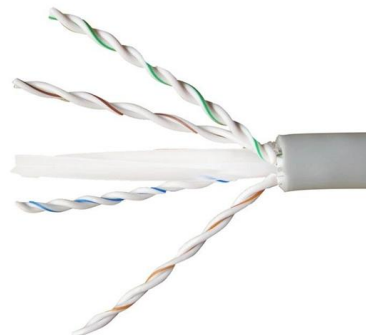

[Contact Us](#)

4F Butterfly Flat Indoor FTTH Drop Cable_Optical Fiber Cable

This product is a pre-terminated assembly with butterfly flat indoor FTTH drop cable, used as the final access cable in FTTH deployment. It is widely applied between faceplates, terminal boxes, ONUs

[Contact Us](#)

Direct Buried Fiber Optic Cable

Direct Buried Fiber Optic Cable Directly buried fiber optic cable is a kind of fiber optic cable armored with steel tape or steel wire, which can be resisting external

[Contact Us](#)

Outdoor Fiber Optic Cable Types: Complete Guide

This article summarizes the major outdoor fiber optic cable types and their distinguishing features. You can Identify them with images.

[Contact Us](#)

Fiber Optic Cables , Corning

With 2 billion kilometers of fiber optic cables installed around the globe, Corning continues to lead the industry in product quality and innovation.

[Contact Us](#)

100M SC SM Indoor Drop Cable Fiber Optic Patch Cord Optical