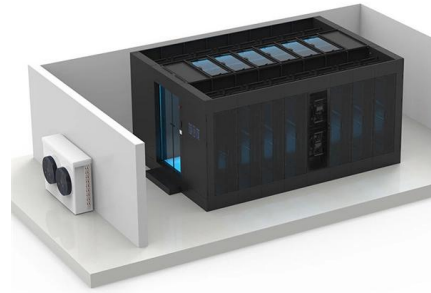

Electric Meter Box , GRP Electric Meter Boxes from Emitter

Overall, GRP electric meter boxes present a reliable, safe, and cost-effective solution for modern electrical metering requirements, combining durability with easy

[Contact Us](#)