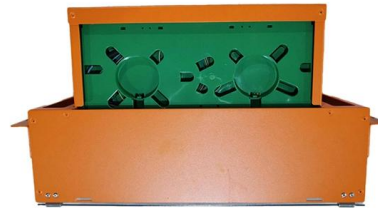

Electric Meter Box Guide , Durable Metal Enclosures for

A metal electric meter box (made from steel, stainless steel, or aluminum) provides superior durability, anti-theft protection, and long service life,

[Contact Us](#)

Meter and distributor cabinets - Almatec

Upon customer request, we fit our meter and distributor cabinets with TT/TV departments or different electrical components. Millimetre-exact cut-outs on all

[Contact Us](#)

Meter Box

A meter box is a weatherproof enclosure that houses the electricity meter, main switch, and primary protection devices for a property. It sits at the boundary

[Contact Us](#)