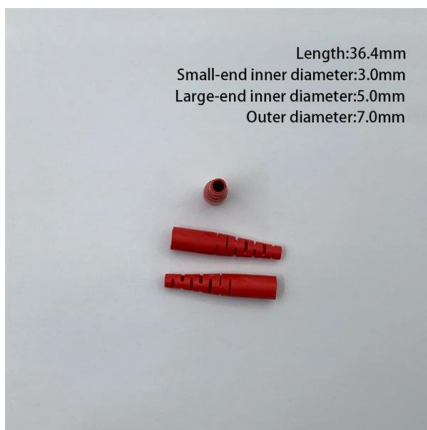

Indoor distribution box with meter

Power Distribution Box, 110V Electricity Meter Electrical

Equipped with a multifunctional electricity meter, leakage circuit breaker, and a

[Contact Us](#)

What Is a Meter Box? A Complete Guide to Types,

Learn what a meter box is, why it matters for electrical safety, its types, components, standards, and best installation practices for long-term reliability.

[Contact Us](#)

Meter distribution boxes

The insulated, encapsulated housings for the meter distribution box are easy to install. With the meter distribution in a multiple box construction type in accordance with DIN EN 61439-2/-3, installers have

[Contact Us](#)

Distribution Boxes - Reliable Electric Pakistan

Reliable Electric is offering Distributions Boxes, these are suitable for various Residential, Commercial, Industrial buildings, industrial applications, Home