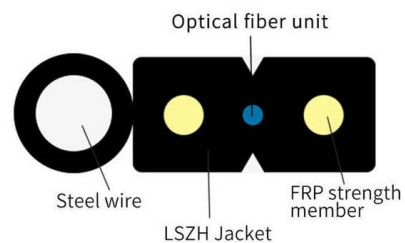

Contact Us

For datasheets, pricing, or custom fiber access solutions, please visit:
<https://frindel.es>