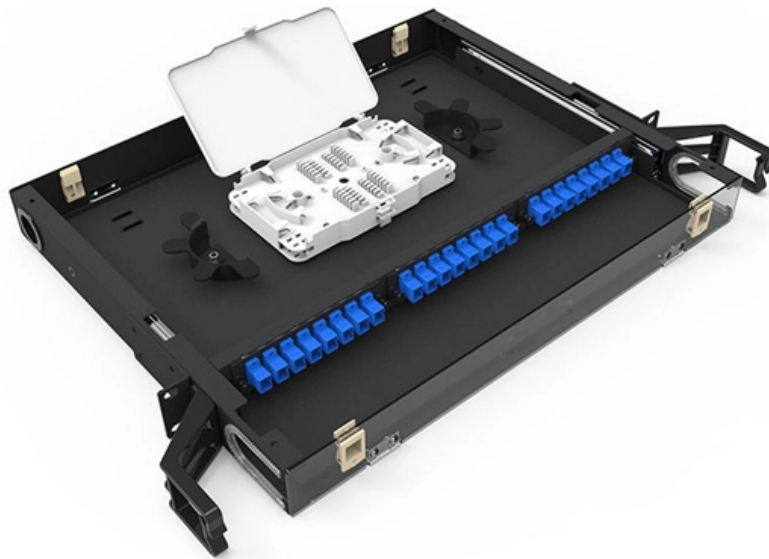

# Indoor distribution box relay

## Indoor distribution box relay

---

### **ReliaGrid(TM) Control and Relay Panel Solutions**

A Control & Relay Panel (CRP) solution is designed to control several feeders, through medium voltage indoor and outdoor switchgear in a primary distribution

### **GEB / TOYO Metal Indoor Distribution Box /Multi DB**

GEB / TOYO Metal Indoor Distribution Box /Multi DB Box/Electrical Box / kotak besi / kotak elektrik /Standard SMALL Size

[Contact Us](#)