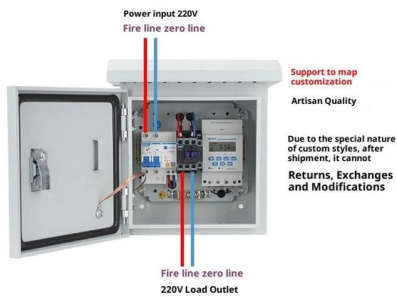

MOLLOM DIN Rail Circuit Breaker Distribution Protection Box

Greatly improve the safety of the circuit breaker. Impact resistance up to IK08. This power distribution protection box can be easily installed and very convenient to use, just need a few steps to mount it

[Contact Us](#)

Product Wiring Diagram

Understanding Distribution Boxes: A Comprehensive Guide

Learn what a distribution box is, its types, and how to choose the right one for your project. Includes clear examples and expert tips.

[Contact Us](#)

Circuit Breakers , ABB Electrification U.S.

ABB's Circuit Breakers portfolio includes options such as Molded Case, Low Voltage, Medium Voltage Indoor Power Circuit Breakers, Miniature Circuit Breakers, Enclosed Circuit Breakers, AC Circuit

[Contact Us](#)