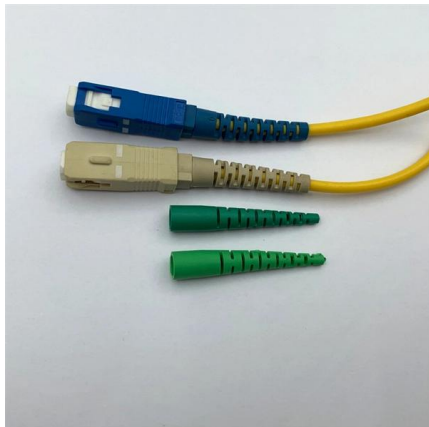

Main breaker Indoor Breaker Boxes at Lowes

Breaker boxes are central components of electrical systems and help distribute power and manage circuits within a building. They house circuit breakers that

[Contact Us](#)

Breaker Boxes for Electrical Panel Systems , Lowe's

Breaker boxes house circuit breakers for system protection. View products for reliable residential and light commercial power distribution needs.

[Contact Us](#)

Power Distribution Boxes Explained Simply

Key Takeaways A power distribution box (also called PDU or distro) directs electricity from a main source to multiple circuits. It acts like a hub or traffic

[Contact Us](#)