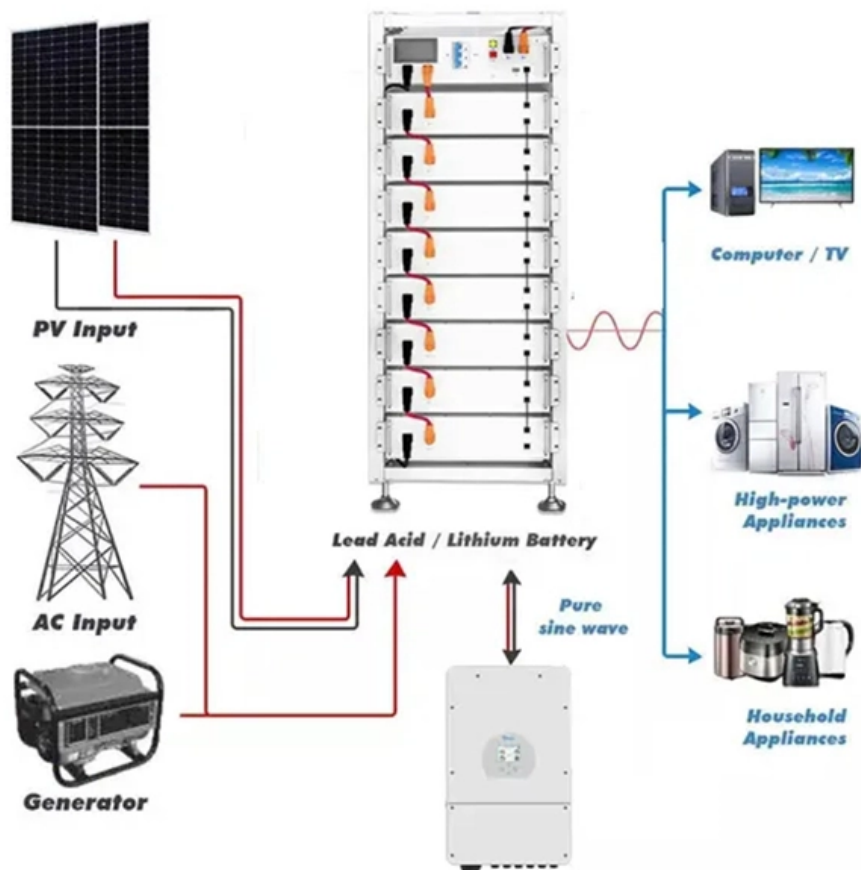

Indoor distribution box circuit breaker

Overview

Inside a distribution box are components like circuit breakers, earth leakage units, doorbells, and timers. The building's electrical power enters through the main feeding cable, which connects to the. □Wide range of uses□Suitable for outdoor installation, such as connecting solar energy, car charging posts, etc. But what exactly is a power distribution box, and why is it so essential in our daily lives?

The DB panel board controls the flow of electricity. A distribution box, also known as a power distribution box or electrical distribution box, is used to distribute electrical power safely to multiple circuits.

[Contact Us](#)

Power Distribution Boxes Explained Simply

Key Takeaways A power distribution box (also called PDU or distro) directs electricity from a main source to multiple circuits. It acts like a hub or traffic

[Contact Us](#)

What is a Distribution Box? - A Comprehensive Guide

A electrical distribution box acts as the central hub for managing electrical power, directing the main supply into subsidiary circuits equipped with