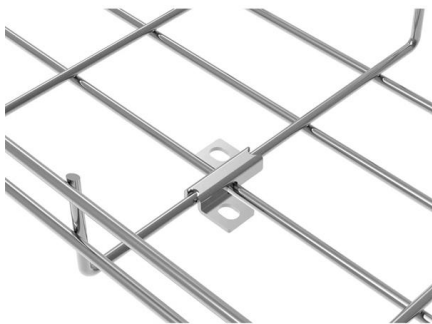

indoor cable

Self-supporting Butterfly-shaped Introduction Indoor Optical Cable for Access Network
Butterfly-shaped Introduction Indoor Optical Cable for Access Network
Waterproof Tail Fiber(GJA) Indoor

[Contact Us](#)

Flat FTTH 1 Core Indoor Digital Fiber Optic Cable G657A LSZH Butterfly

China Flat FTTH 1 Core Indoor Digital Fiber Optic Cable G657A LSZH Butterfly Drop, Find details about China Indoor Fiber Optic Cable from Flat FTTH 1 Core Indoor Digital Fiber Optic Cable G657A LSZH

[Contact Us](#)

Fiber Optic Indoor Cables for Sale

Butterfly-shaped Introduction Indoor Optical Cable: Compact and lightweight for easy deployment. GJFDV Indoor Fiber Ribbon Optical Cable: High-capacity ribbon design for multi-fiber connections.

[Contact Us](#)