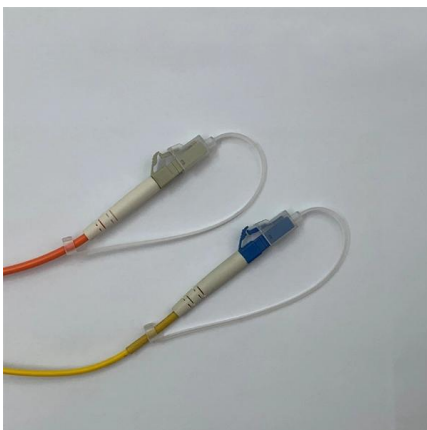

FTTH indoor butterfly cable

Product Description / PRODUCT FTTH indoor butterfly cable, the optical fiber unit is positioned in the centre. Two parallel Fiber Reinforced Plastics (FRP) are placed

[Contact Us](#)