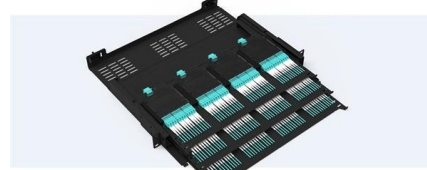

Pre-Terminated Patch Panel

- Standard 19" width
- Max 144 fibers in 1U
- Ultra-High Density Ready

2-8F Butterfly Flat Indoor FTTH Drop Cable assemblies.pub

Product introduction FTTH Indoor Drop Cable uses butterfly flat structure, whose optical fiber unit is positioned in the center. Two parallel Fiber Reinforced Plastic (FRP) or Steel wire

[Contact Us](#)