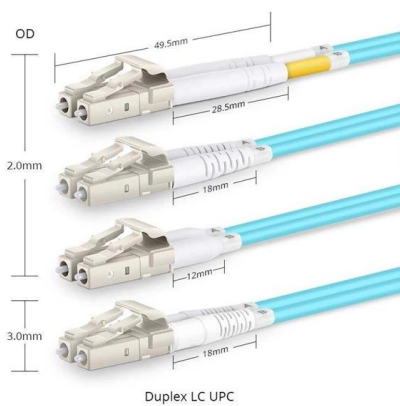

12 Core Indoor Fiber Optic Cable

Weichuang Optics offers high-quality and low price 12 Core Indoor Fiber Optic Cable for indoor applications ensuring smooth data communication.

[Contact Us](#)

Single-Core Indoor Cable

Indoor cabling. Fiber type: single-mode fiber G652B/D, G657 or G655A/B/C, multi-mode fiber A1a, A1b or OM3, or other types. Remark: all the values in the table

[Contact Us](#)

GYFTY Fiber Optic Cable Outdoor Loose Tube Non-Metallic Strength

Key attributes Type Fiber Optic Cable Number of Conductors ≥ 10 Conductor Material none Fiber Type G652D Conductor Type Stranded Model Number GYFTY Brand Name Zaweda Place of Origin

[Contact Us](#)