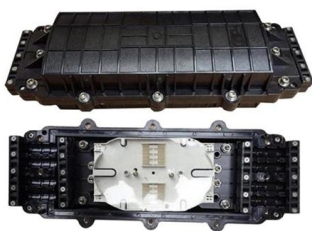

Fiber Optic Cable Types , Omnitron Systems Guide

Explore fiber optic cable types, features, and applications. Omnitron Systems explains single-mode, multi-mode, and specialty fiber solutions.

[Contact Us](#)

Opti-Core Fibre Optic Indoor-Outdoor 4 Fibre Cable

This cable can be used for LAN and WAN backbones, telecom access lines, fibre-to-the-building drop connections, and access connections This cable has flame retardant and LSZH properties and is