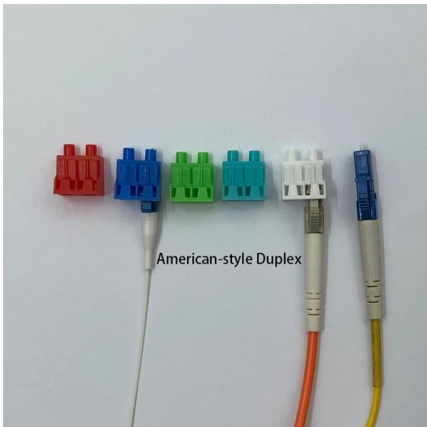

Fiber Terminal Box VS. Junction Box: What is the

Imagine your fiber optic network as a high-speed information highway. Just like highways require exits, interchanges, and connections to reach homes

[Contact Us](#)

Fiber Optic Junction Box Installation Guide

When fibre optic cable is used, glands must be suitably certified for use with the type of cable so as to maintain the type of protection (Ex db/Ex tb). one thread adapter when an adaptor is used. A blankin

[Contact Us](#)

INTOS ELECTRONIC AG -FTTH junction boxes

The empty box was specially designed for use in modern fiber optic networks such as FTTH (Fiber to the Home) and facilitates both new installations and retrofits in existing networks.

[Contact Us](#)