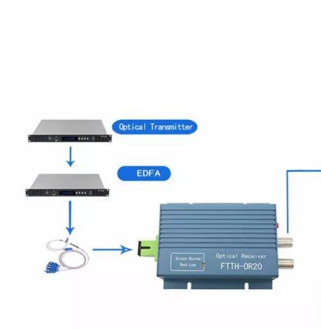

Amazon : Fiber Junction Box

6-Core FTTH Fiber Distribution Termination Box with 6 SC APC Adapters, IP65 Waterproof, Wall-Mount Enclosure for Residential/Commercial Fiber Optic Splicing & Management (with 6 APC Adapter)

[Contact Us](#)

MR398-JB Fiber Optic Junction Boxes

MR398-JB series fiber optic junction boxes are designed to join two fiber optic cables and environmentally protect the connection. The junction boxes are designed to

[Contact Us](#)