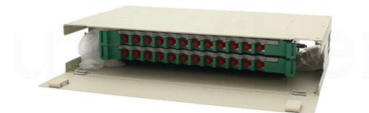

Fiber Optic Boxes (Perfect for Electronics!)

The special-purpose plastic box integrates fiber splicing, splitting, distribution, storage and cable connection in one unit. It is suitable for SC and LC duplex

[Contact Us](#)

12 Port Fiber Access Terminal Box with 2 Cable Inlet For

The 2 ports fiber optic junction box allows max 12 cores splicing and 1x8 splitting, Widely used in residential, business buildings for cable distribution.

[Contact Us](#)

Fiber Optic Wall Boxes & Enclosures

Fiber Optic Wall Boxes & Enclosures Showing 1 - 16 of 16 products Sort by: Featured View Fiber Optic Wall Boxes & Splice Enclosures Indoor Wall Mounted Fiber

[Contact Us](#)