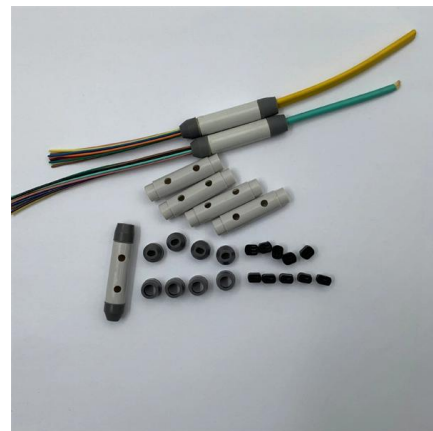

Indoor Enclosures

When it comes to Indoor Enclosures, you can count on Grainger. Supplies and solutions for every industry, plus easy ordering, fast delivery and 24/7 customer support.

[Contact Us](#)