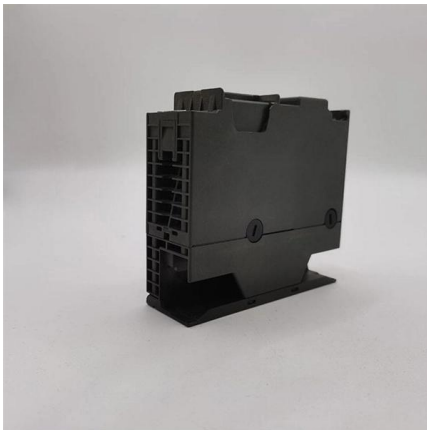

Optical dd

14. SHEATH MARKER Primary coated single mode fiber, filled, loose tubes, assembled around the Central Strength Member (CSM), filled core metallic moisture barrier, inner polyethylene sheath,

[Contact Us](#)

Indoor/Outdoor Fiber Optic Cable

Protect high-speed network with our indoor/outdoor all-dielectric tight buffered cable. Water-resistant and durable, this cable is ideal for connecting buildings while

[Contact Us](#)

SGCC fiber optic cable 36 core OCUC, single mode (6*6)

Installable in ducts, trays and conduit. Suitable for protected environments and indoor networks. Containing up to 288 fibers.

[Contact Us](#)