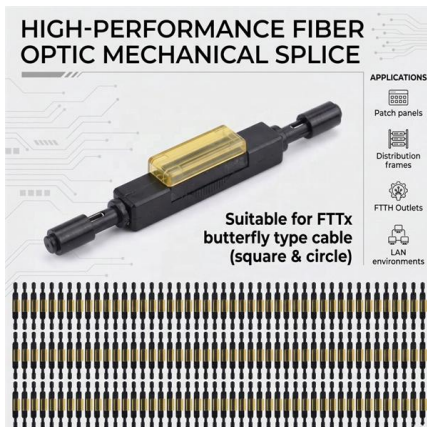

### 6 Core Optical Fiber Cable

Our 6 Core FTTH Single Mode Optical Fiber Cables are designed to meet the high demands of modern telecommunications networks. With an outer diameter (OD)

[Contact Us](#)