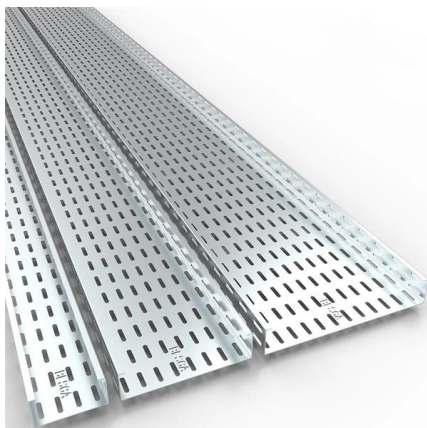

36 Strand

OCC Call for Pricing High-Density Riser Fiber Optic Cable, Single Mode, Indoor/Outdoor HC024JSLACKR OCC Call for Pricing Indoor/Outdoor Breakout Riser Multimode 10 Gig OM4 Fiber

[Contact Us](#)

Corning Freedm One, 6 Strand, Indoor/Outdoor

Corning Cable Systems FREEDM® One Cables are flame-retardant, UV-resistant, indoor/outdoor cables designed for aerial, duct and direct-buried applications with

[Contact Us](#)

FREEDM® One Unitized, Tight-Buffered Cable, Plenum

Corning FREEDM® One unitized plenum cables are flame-retardant, UV-resistant, indoor/outdoor cables designed for aerial and duct applications with no need for a

[Contact Us](#)