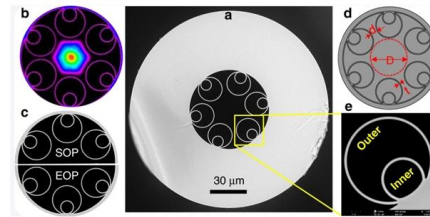

36 Fiber Singlemode Tight Buffer Indoor/Outdoor Multi

Product Description AFL's KR036961001 36 fiber Singlemode Indoor/Outdoor Riser Multi-Unit Tight Buffered Fiber Optic cable features waterblocked 12 fiber helically

[Contact Us](#)

premiumline fiber optic cable 6 core, singlemode, Indoor, Tight Buffer

6 Core Indoor optical fiber cable SM Single-mode Multi-Core Tight Buffered PVC Distribution Indoor optical Fiber Cable is made of multi-strand aramid yarn, this yarn is reinforced evenly on the outside

[Contact Us](#)

36 Core Ultra Light Weight Singlemode G657-A1 ULW Optical Fibre Cable

This core singlemode G657-A1 PIA Approved aerial cable for deployment between Telecom and/or Power Poles. This enables fast deployment of infrastructure and expansion of the access networks,

[Contact Us](#)