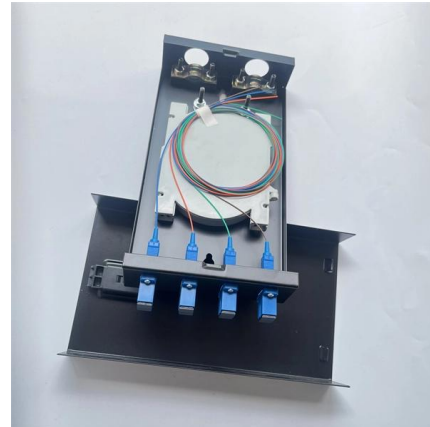

Home

MNI Tray merupakan brand dari PT Mitra Nusa Internasional yang berfokus pada manufaktur Cable Tray, Cable Ladder, Cable Duct, Cable Tray Wiremesh (Cable

[Contact Us](#)

Jual Kabel Tray MNITray: Harga Pabrik & Terlengkap

Manufacturing Cable Tray & Cable Ladder Indonesia Kami memproduksi kabel tray berkualitas dengan berbagai tipe, material, dan finishing yang dapat disesuaikan

[Contact Us](#)