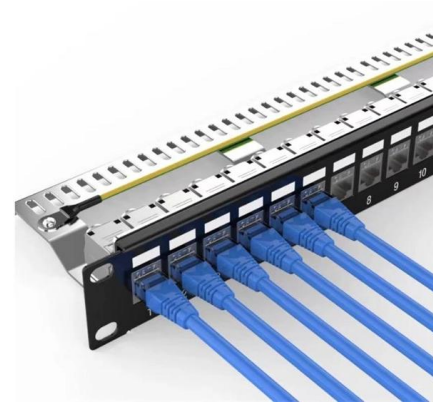

Fiber Optic Cable Sheathing

Mechanical properties for different cable types are set with armoring and strength members. Our state-of-the-art extrusion technology offers you the ability to utilize

[Contact Us](#)

Mastering Optical Cable Sheath Extrusion: Essential Setup Insights

Setting up an optical cable sheath extrusion line is a critical step in manufacturing robust optical cables designed to withstand environmental stress and ensure reliable signal transmission.

[Contact Us](#)