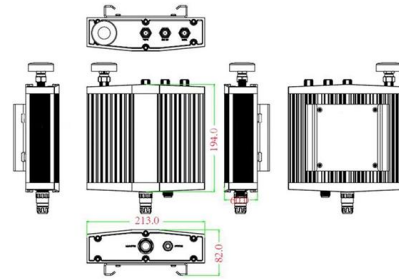

Fiber Optic Cable

Design & Construction ZTT fiber optic cable has a construction of optic fiber, loose tube or tight buffer or semi-tight buffer, strength members (FRP, Steel wire, Aramid yarns, Glass yarns, etc.), water

[Contact Us](#)

Mechanical drawing

Sj100 High Efficiency Cable Insulation Sheath Extruder Machine with

Sj100 High Efficiency Cable Insulation Sheath Extruder Machine with PVC PE XLPE, Find Details and Price about Extruder Cable Making Machine from Sj100 High Efficiency Cable Insulation Sheath

[Contact Us](#)

PT Voksel Electric

The core covering is covered with the laminated Aluminium Polyethylene (LAP) sheath containing carbon black, to provide an electrical ground and moisture barrier.

[Contact Us](#)