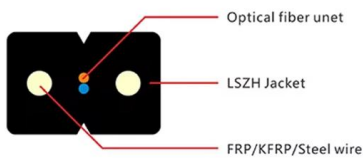

[Contact Us](#)

10G & 2.5G Multi-Gigabit Managed Switches , Omada SDN , TP-Link

Omadas 10G & 2.5G multi-gigabit managed switches are equipped with 10 Gbps fiber, 10 Gbps copper, or 2.5 Gbps Copper ports, offering maximum performance and low latency.

[Contact Us](#)

4 ports Industrial 2.5G PoE Switch-POEPlus

4 ports Industrial 2.5G PoE Switch 2 ports 2.5G SFP uplink 2 group independent power inputs with under voltage and overvoltage protection 2 group independent

[Contact Us](#)

2.5G Industrial Ethernet Switch 4x2.5G 2x10G SFP

2.5G Industrial Ethernet Switch 2xSFP+10G fiber optic ports, up to 120km 4x2.5G Ethernet ports, 10/100/1000/2500M adaptive

[Contact Us](#)