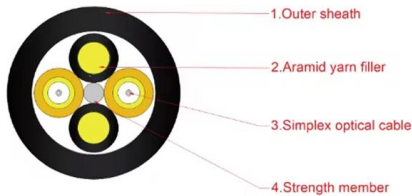

Omada Switches for Small and Medium Business (SMB) Networking

Omada offers enterprise-level switches ranging from L3 Managed to Unmanaged switches, catering to the demand for dependable networking from edge to core. Building high-speed wired connections

[Contact Us](#)

Mandatory Electrical Standards (SNI) in Indonesia

Based on the information provided by the Directorate General of Electricity, the following 13 types of electrical products are covered by the mandatory SNI regulations in Indonesia: Electrical Cables:

[Contact Us](#)

2.5G 9-port industrial Ethernet switch

Unmanaged industrial Ethernet fiber switch with 8*10/100/1000/2500M RJ45 ports and 1*1/2.5/10G uplink SFP+ fiber port. It can support dual DC power supply input and DIN rail mounting.

[Contact Us](#)