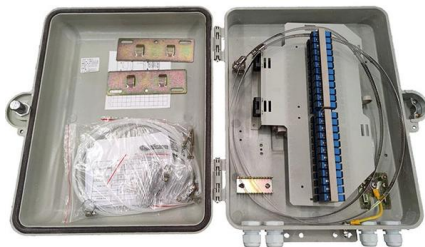

Ethernet Switches

Moxa provides a wide range of industrial Ethernet switches that feature industrial-grade reliability, network redundancy, strengthened security, easy management,

[Contact Us](#)