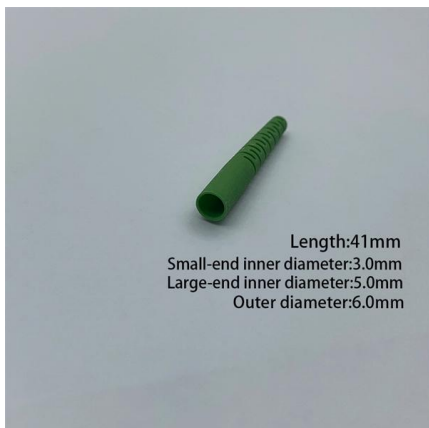

16 Ports PoE Managed Ethernet Switch

The 16-port managed PoE Ethernet switch, provides 16*100Mbps downlink PoE Ethernet ports with IEEE802.3af/at supporting and 2*1000Mbps uplink optical

[Contact Us](#)

RUIJIE RG-ES118FGS-LP, 16-Port 10/100 Mbps with 2-Port

Beli RUIJIE RG-ES118FGS-LP, 16-Port 10/100 Mbps with 2-Port Gigabit Unmanaged PoE Switch di VISION INDONESIA. Bebas ongkir dan promo khusus pengguna baru di aplikasi Tokopedia!

[Contact Us](#)

PoE Switches

With a variety of models to choose from, you can easily power and manage all of your PoE-enabled devices using a single Ethernet cable.

[Contact Us](#)

PoE Switches - Dahua Indonesia

Emedia merupakan Distributor Resmi untuk semua produk Dahua Security di Indonesia. Siap melayani pengadaan produk CCTV dengan kualitas terbaik dan

[Contact Us](#)