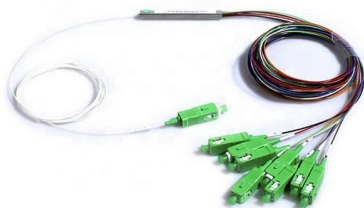

6-Port 10/100Mbps Desktop Switch with 4-Port PoE+

6-Port 10/100Mbps Desktop Switch with 4-Port PoE+. Just plug and play with PoE Transmission for Surveillance up to 250 m. The total 41 W PoE power budget for the 4× PoE+ ports opens up an

[Contact Us](#)