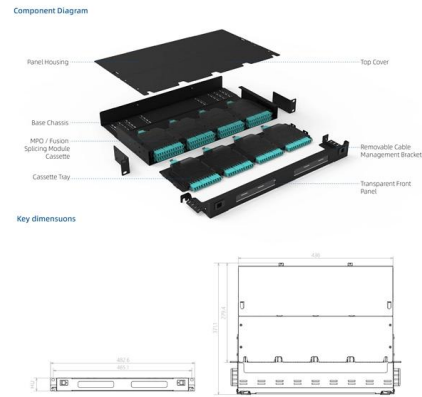

Cable Tray In Indonesia

Galvanized Cable Tray As part of our excellent Cable Tray Range, we are proud to offer super strong Galvanized Cable Trays. These specially tailored Galvanized Cable Trays are manufactured using

[Contact Us](#)