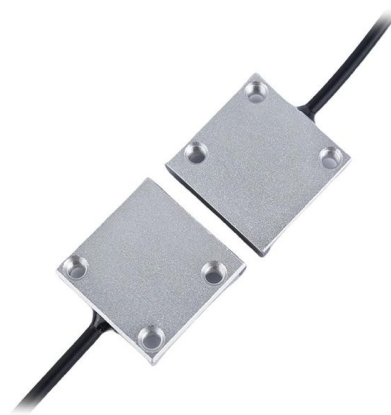

Custom Self supporting butterfly shaped introduction optical cable

Looking for a high-quality self-supporting butterfly-shaped introduction optical cable GJYXCH? Check out Yancheng Jingze New Material Technology Co., Ltd. for the best products

[Contact Us](#)