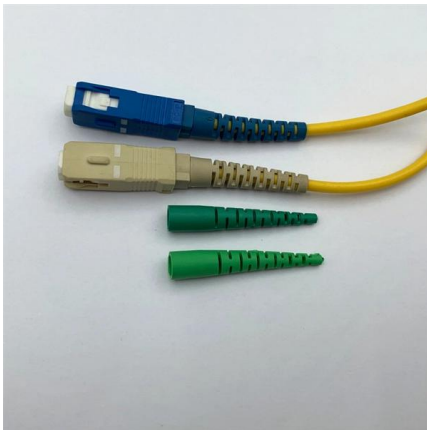

Display Cases Imports in United States from China

Analyze 7,776 Display Cases import shipments to United States from China till Jan-26. Import data includes Buyers, Suppliers, Pricing, Qty & Contacts.

[Contact Us](#)

Trade Show Shipping Cases for Booths, Displays & Graphics

Trade show shipping cases are essential for protecting your exhibit displays, graphics, and booth equipment during transport and storage. Our cases are built with rugged materials, reinforced edges,

[Contact Us](#)

Why I Switched to Chinese Display Cases

For the first 12 years, I was a proud "Buy American" dealer. I sold exclusively US-made display cases, walk-ins, and prep tables. I genuinely believed domestic equipment was superior, and

[Contact Us](#)