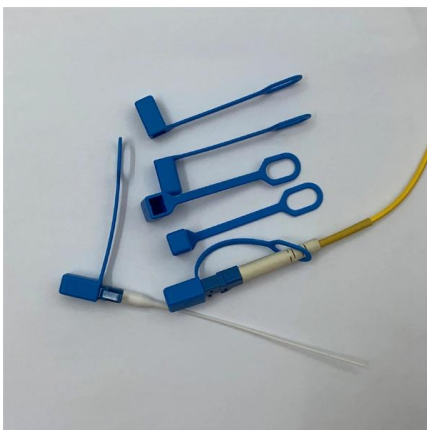

PoE Network Switches

IP Cameras that are Power over Ethernet enabled can be connected to any of the PoE Network Switches listed below to power the cameras and transmit Ethernet

[Contact Us](#)