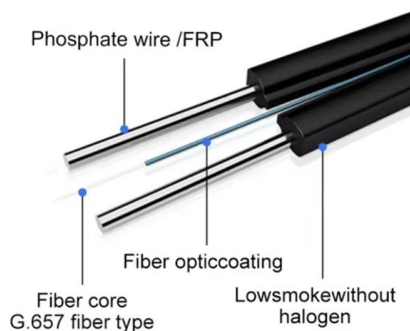

How to Choose the Right Steel Cable Tray for Your IT

Steel cable trays are essential in organizing & protecting electrical & IT cables. This guide helps you choose the right tray for your needs.

[Contact Us](#)

CABLE TRAY SYSTEMS GUIDE