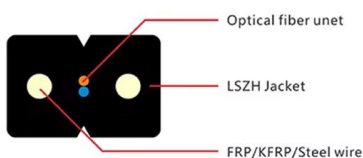

Secureye 4-Port PoE Switch - Reliable Power & Data Connectivity

Power and connect your security system with Secureye's 4-port PoE switch, ensuring seamless network performance.

[Contact Us](#)

Huawei S310S-8P4JX

Product description Huawei S310S-8P4JX is a manageable L3 switch equipped with 8x 1Gbit Ethernet with PoE+ support, 2x 2.5G SFP a 2x SFP+ ports. The total PoE budget is 128W. It supports all

[Contact Us](#)

Mathfel PoE Switch , 4 Port

Adaptives 4/8-Kern-Netzteil mit weniger Verlustleistung. 8-adriges Netzteil reduziert den Leistungsverlust auf Kabeln. 6-kV-Überspannungsschutz zur Verbesserung

[Contact Us](#)