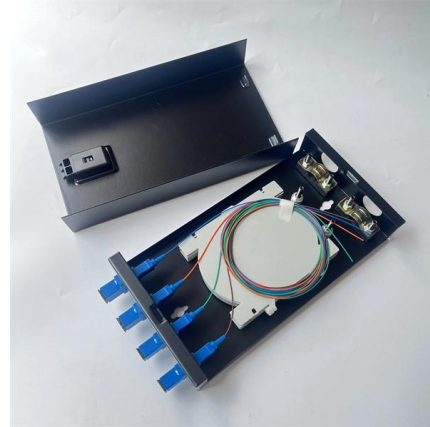

Technical Guidelines for Cable Tray Installation and

Cable tray installation must comply with specific technical standards to ensure electrical safety, system reliability, and long-term maintainability. This document

[Contact Us](#)

Cable tray education , Eaton

Cable tray and cable ladder systems are an ideal alternative to electrical conduit systems. Why use cable tray? A properly designed and installed cable tray system provides outstanding reliability for a

[Contact Us](#)