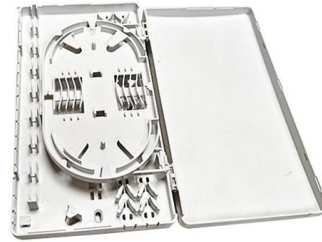

Optic Modules Datasheet

Features and Benefits The following table lists the different pluggable optic modules and supported platforms, along with the technical specifications for each.

[Contact Us](#)

Fiber optical components , Leading Network Server Cabinet,

As a leading manufacturer and supplier of fiber optic components, we consistently provide high-quality fiber optic components, fiber optic active connectors, optical splitters, fiber optic adapters, fiber optic

[Contact Us](#)

Multimode Fiber Optic Couplers , Fiber Optic Couplers

Newport's Fiber Optic Coupler family has been developed using fused fiber technology. These multimode fiber optic couplers allow bi-directional coupling

[Contact Us](#)