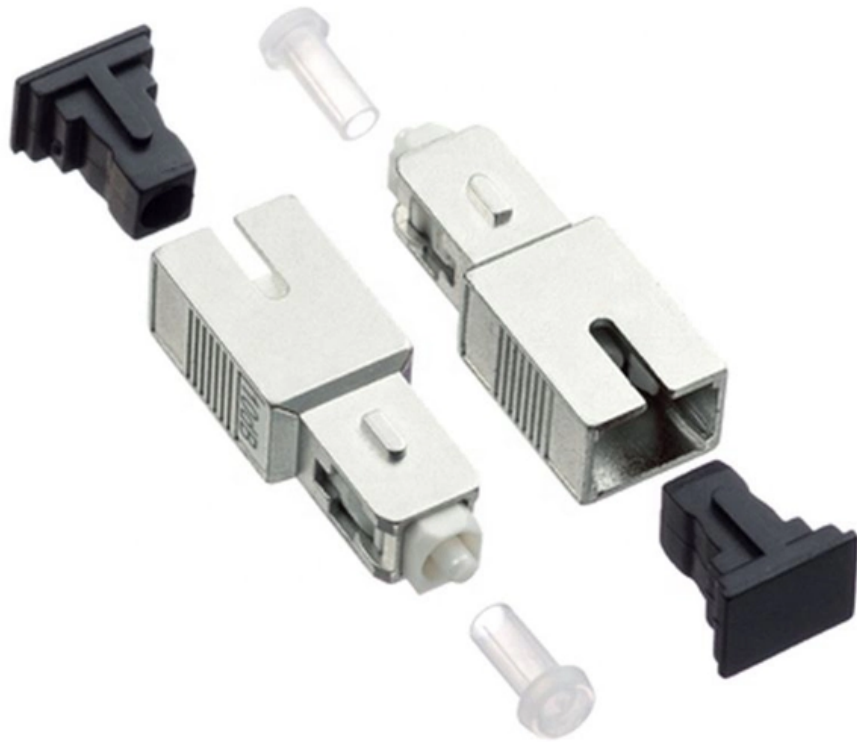

# Huijue Dual-Port Optical Module

### **ES5D00X2SA00 (2-Port GE SFP/10GE SFP+ Front Optical Interface Card)**

The ES5D00X2SA00 provides two 10GE optical ports (GE/10GE auto-sensing) respectively to transmit and receive Ethernet service data at 1 Gbit/s or 10 Gbit/s. Table 9-34 describes attributes of an SFP+