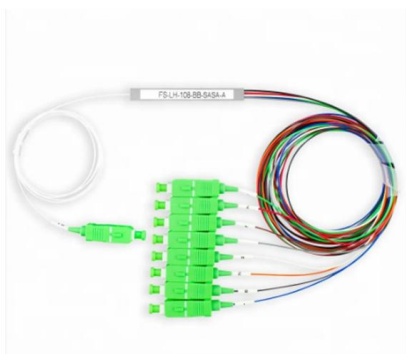

96-Core ODF Optical Fiber Distribution Frame

96-Core ODF Optical Fiber Distribution Frame Certification CE, ISO Condition New Item ODF Optical Fiber Fistribution Frame Color White Shell Material SPCC

[Contact Us](#)