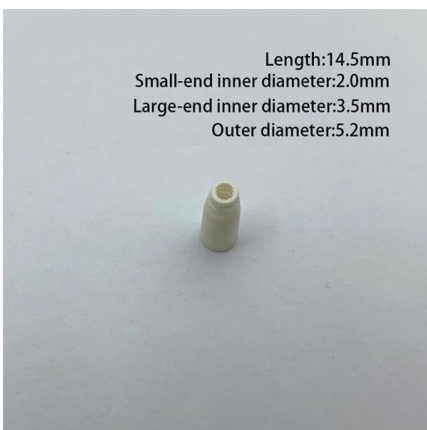

[Contact Us](#)

DTECH DT-2840 19 Inch Distribution Frame Rack Mount Single-mode

DTECH DT-2840 19 Inch Distribution Frame Rack Mount Single-mode Fully Populated 96 Core LC ODF Fiber Optic Patch Panel

[Contact Us](#)