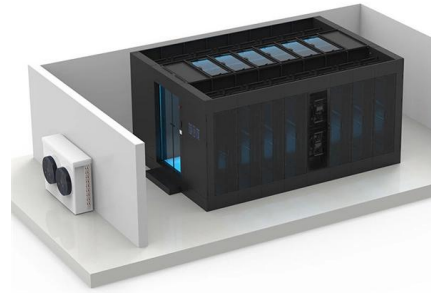

FTTH 96 core optical fiber distribution hub

Telhua's FTTH 96-core optical fiber distribution hub delivers high-density fiber management with [Contact Us](#)

ODF 96 Ports SC SX and 96 Fusions 4U

ODF 96 Ports SC SX and 96 Fusions 4U Protect and organize your fiber optic splices and connections with the accessories included inside the distribution

[Contact Us](#)

Fiber Management OPTICAL DISTRIBUTION FRAME (ODF)

MODEL ODF-C220 Fiber-Rex ODF is a high capacity, high-density fiber distribution frame, suitable for the composition and distribution of fibers in optical access network to achieve the fiber optic lines

[Contact Us](#)