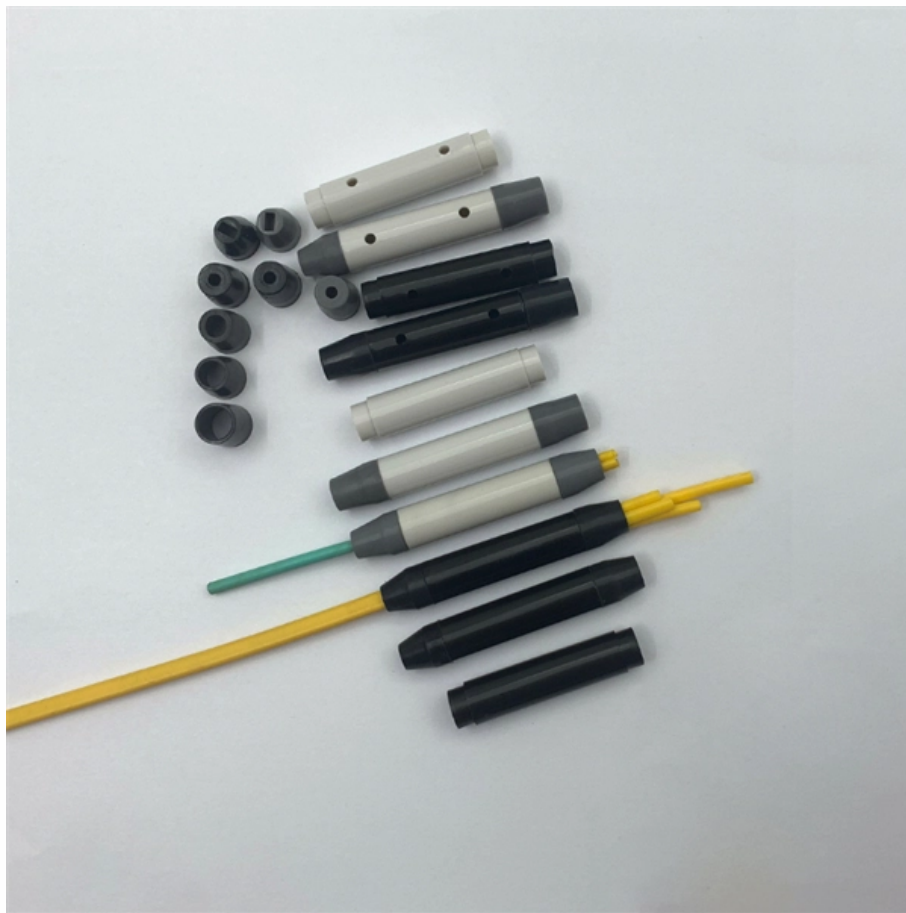

Huijue 8-core fully equipped fiber optic terminal box

Huijue 8-core fully equipped fiber optic terminal box

Telecom Cabinet Manufacturer, fiber optical patch cord, 12 core patch

Telecom Cabinet Supplier, fiber optical patch cord, 12 core patch cords Manufacturers/ Suppliers - Shanghai Huijue Network Communication Equipment Co., Ltd.

[Contact Us](#)

Metal 8 Ports Fiber Terminal Box for 8 Core Splice and

The 8 ports terminal box supports a variety of front adapter panel, allowing termination of SC, LC, FC, and ST fiber optic connectors, and accommodates up

[Contact Us](#)

Premium 8-Core Fiber Optic Terminal Box For High

BD-FTB-8B fiber terminal box is able to hold up to 8 subscribers. The fiber optic terminal box is used as a termination point for the feeder cable to connect with