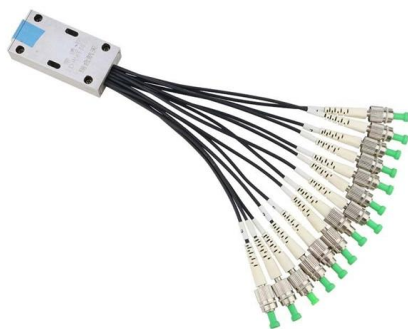

8 Cores FTTH fiber optical terminal box