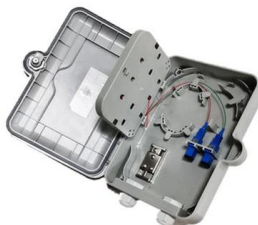

Fiber Optic Terminal Box 4-Port Fiber Optic Cable

High-quality 4-port fiber optic terminal box with 8-core duplex LC interface. Fully equipped with single mode tail fiber. Ideal for fiber optic cable fusion and connection.

[Contact Us](#)