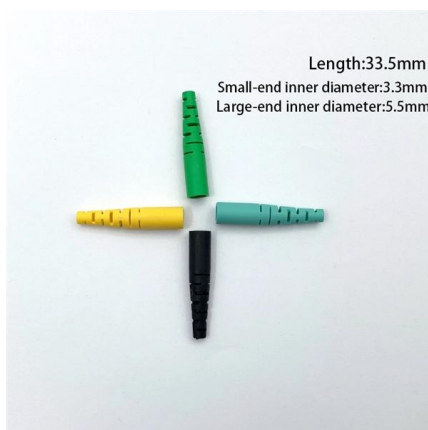

Fiber optic terminal box, 4-port fiber optic fusion box, 8-core duplex

Fiber Optic Terminal Box,4-port Fiber Optic Fusion Box,8-core Duplex Lc Fiber Optic Box,Fully Equipped, Find Complete Details about Fiber Optic Terminal Box,4-port Fiber Optic Fusion Box,8

[Contact Us](#)