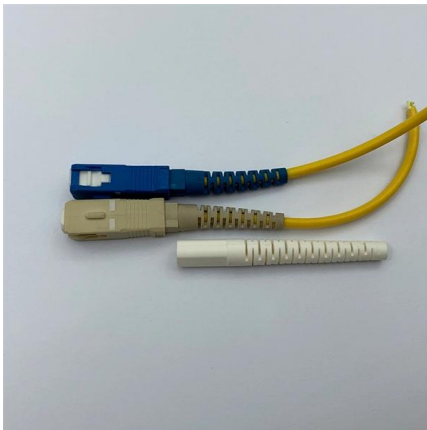

Amazon : Fiber Termination Box

6-Core FTTH Fiber Distribution Termination Box with 6 SC APC Adapters, IP65 Waterproof, Wall-Mount Enclosure for Residential/Commercial Fiber Optic Splicing & Management (with 6 APC Adapter)

[Contact Us](#)

Outdoor 24 port optical network terminal box

Telhua's outdoor 24-port optical network terminal box delivers high-density fiber termination with IP68 protection. Engineered for reliability in extreme

[Contact Us](#)

Contact Us

For datasheets, pricing, or custom fiber access solutions, please visit:
<https://frindel.es>