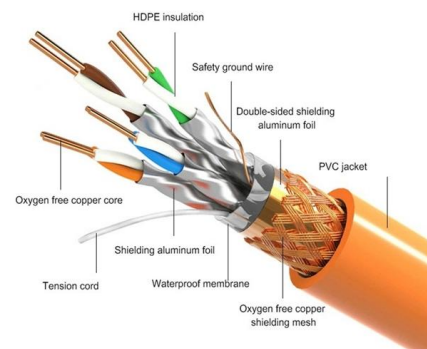

PRODUCT DETAILS

Fiber optic terminal box-Shenzhen Hiphotonics Optical

Shenzhen Hiphotonics Optical Communication Co., Ltd. Hiphotonics's Fiber Optic Terminal Box is designed for efficient fiber termination, splicing, and distribution in FTTH, FTTH, and data

[Contact Us](#)

Fiber Optic Terminal Box China Manufacturer , Hello Signal

Explore Hello Signal's range of IP65/IP68 Fiber Optic Terminal Box, designed for optimal fiber distribution in diverse environments. Our terminal boxes are