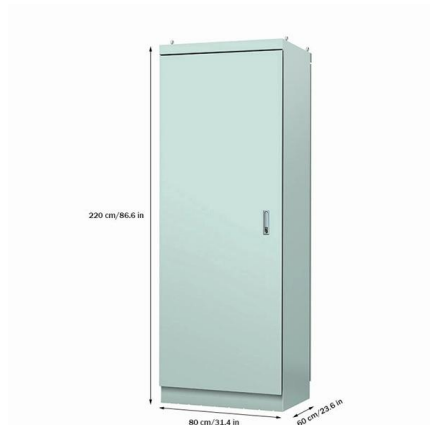

Fiber Optic Termination Boxes, Optical Termination Box

Fiber optic termination boxes generally have 4 ports, 8 ports, 12 ports, 24 ports, 48 ports, etc. The types of ports generally include semi-circular ports, square ports,

[Contact Us](#)

Fiber Terminal Box, 24* Port Optical Fiber Distribution Hub

In FTTx-ODN network this fiber terminal box can be used with optical splitters, while achieving spectral functions. Widely used in "Fiber To The Home" access

[Contact Us](#)

36 Port Fiber Optic Terminal Box

Discover high-quality 36 port fiber optic terminal boxes for FTTH networks. Durable, IP65 waterproof, rack/wall mount options. Fast delivery & customization available.

[Contact Us](#)