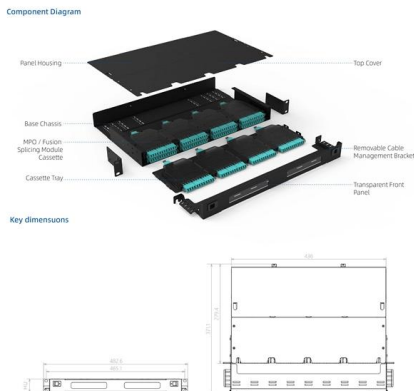

Amazon : Single Mode Patch Cable

Yonwide Single Mode Fiber Lc to Lc 1m (3.28 ft) 5 Pack, OS2 Single Mode Fiber Patch Cable Duplex, Singlemode Fiber Optic Cable Lc to Lc, LSZH SM Jumper Cord, Yellow SMF 1 Meter 100+ bought in

[Contact Us](#)