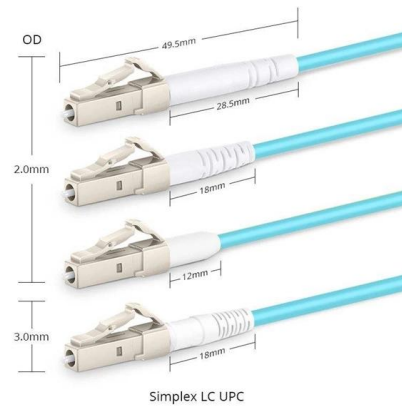

FTTH Drop Cable Patch Cord

Parameters FTTH Drop Cable Patch Cords (Butterfly/Drop structure) are essential access products in Fiber-to-the-Home systems, featuring a flat butterfly-shaped design with 1~4 cores of bend

[Contact Us](#)

Contact Us

For datasheets, pricing, or custom fiber access solutions, please visit:
<https://frindel.es>