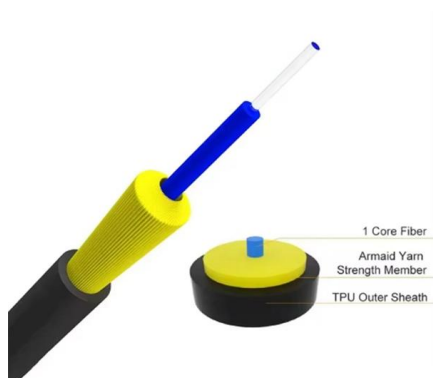

Telekom Glasfaser Router

Haushalte mit reinem FTTH-Glasfaseranschluss können schon jetzt bei der Telekom Datenraten bis 1 Gbit/s oder mitunter sogar bis 2 Gbit/s nutzen. An der

[Contact Us](#)