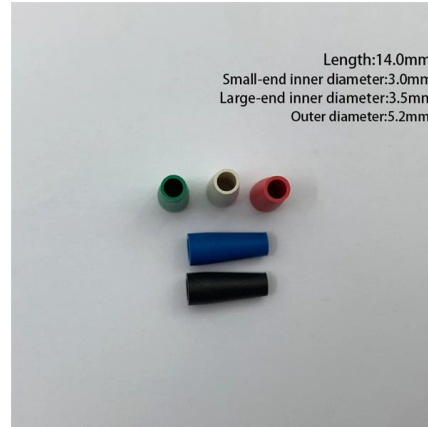

Huawei S1720-28GWR-PWR-4P-E S1700 price and

Huawei S1720-28GWR-PWR-4P-E Switch is designed for small and medium-sized enterprises, Internet cafés, hotels, and schools with Downlink: 24 Ethernet

[Contact Us](#)

S1700 Series Enterprise Switches

All S1700 ports provide Layer 2 wire-speed forwarding capabilities to ensure non-blocking packet forwarding. S1700 models provide optical and electrical GE uplink ports, which facilitate user access

[Contact Us](#)

S1720-28GWR-4X/S1720-28GWR-4X-E

When you press this button once, the service port indicators change to the speed mode and show the speed of each service port. When you press this button again, the service port indicators restore to

[Contact Us](#)