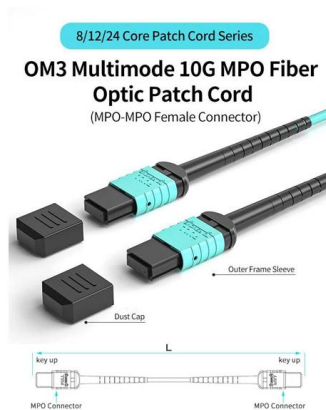

The S1720-10GF-PWR-2P has a built-in power module and does not support pluggable power modules. The built-in power module can provide 124 W PoE power, which ensures full PoE power on 8 ports in

[Contact Us](#)

S1720-28GWR-4X/S1720-28GWR-4X-E

This section uses S1720-28GWR-4X as an example. The S1720-28GWR-4X-E has the same hardware structure as S1720-28GWR-4X.

[Contact Us](#)

S1720-28GWR-PWR-4X/S1720-28GWR-PWR-4X-E

The S1720-28GWR-PWR-4X has a built-in power module and does not support pluggable power modules. The built-in power module can provide 370 W PoE power, which ensures full PoE power on

[Contact Us](#)

S1720-28GFR-PWR-4P

The S1720-28GFR-PWR-4P has a built-in power module and does not support pluggable power modules. The built-in power module can provide 370 W PoE power, which ensures full PoE power on

S1720-28GFR-4P

Power Supply Configuration The S1720-28GFR-4P has a built-in power module and does not support pluggable power modules.