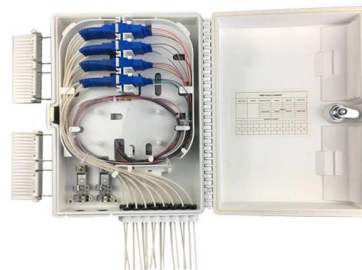

S1700 Series Switches

S1700 Series Switches Huawei S1700 series switches are ideal for small to medium-sized businesses, Internet cafes, hotels, schools, and others. They are easy to install and maintain and provide rich

[Contact Us](#)