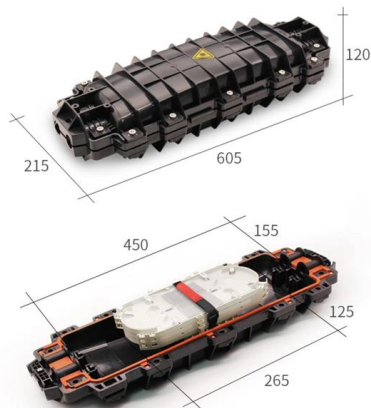

Huawei ODF Product Catalog

Check Huawei ODF product catalog, product description and pricing information at itprice

[Contact Us](#)