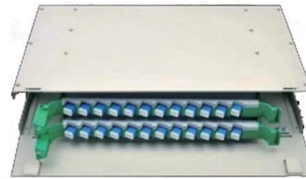

Huawei GPX147-FIU2101-24 24 Cores Fiber Splicing Termination Unit

Deploy dense 24-core fiber quickly with Huawei GPX147-FIU2101-24 1U unit, 3x12-core trays and SC/APC interface for clean, reliable FTTx termination.