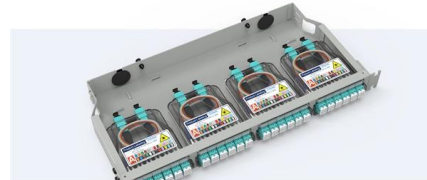

Pre-Terminated Patch Panel

- Multi-application support
- Flexible configuraton
- Modular design

GPX147-CZ2 Datasheet Overview

Overview Optical distribution cabinet-144 cores-Indoor floor installation-2200*300*300mm-Huawei grey-Steel sheet-GPX147-CZ2- Slim Cabinet With Splice and Termination Separated

[Contact Us](#)