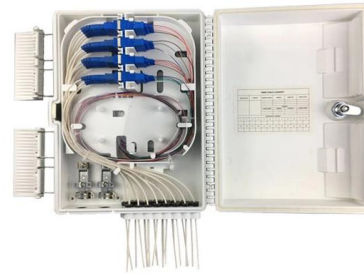

With multiple industry-leading intellectual properties and patents, Huawei provides more than a hundred switch models in more than 10 series, including access,

[Contact Us](#)

Configuring the Core Switch

Configuring the Core Switch Context In this scenario, IP addresses of the interfaces connecting the core switch to the BRASs and firewalls and OSPF need to be configured on the core

[Contact Us](#)

Understanding Mounting Brackets and Installation Scenarios

Table 1-150 Mapping between mounting brackets and ACs Desk/Workbench Installation Scenario

[Contact Us](#)