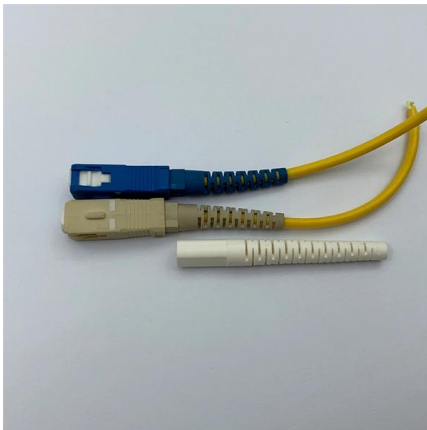

Installing S7706, S7706 PoE and S9706 Chassis

Keep the tweezers delivered with the switch for future use. The methods for installing the S7706, S7706 PoE and S9706 chassis are the same. This section uses S9706 as an example to describe the

[Contact Us](#)