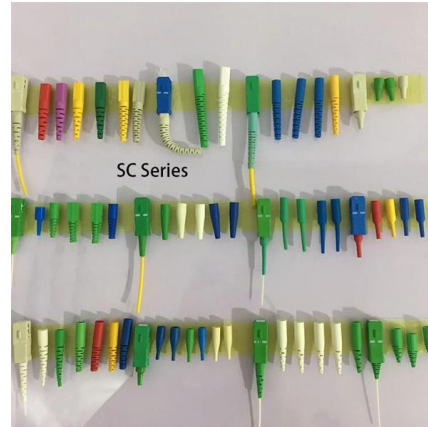

Huawei CloudEngine S12700E Series Switches Brochure

The Huawei CloudEngine S12700E series switches are advanced core switches designed for high-quality campus networks, offering significant capacity, flexibility, and integrated WLAN capabilities.

[Contact Us](#)

S12700E-4

In this case, it is recommended that you use the N+1 or N+0 redundancy mode to increase the maximum output power of the system. Table 4-8 describes the power module configuration for the

[Contact Us](#)