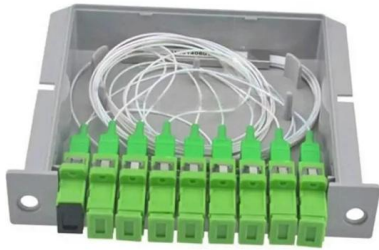

Huawei CloudEngine S5735I-S-V2 Series Industry Switches Datasheet

Introduction Huawei CloudEngine S5735I-S-V2 series industry switches (S5735I-S-V2 for short) are next-generation standard Layer 3 gigabit switches that provide flexible all-gigabit access and

[Contact Us](#)

CloudEngine S5731I-L , Huawei Industrial Switches

The Huawei CloudEngine S5731I-L series DIN Rail Mounted industrial next-generation switch represents a cutting-edge line of industrial Ethernet Huawei

[Contact Us](#)