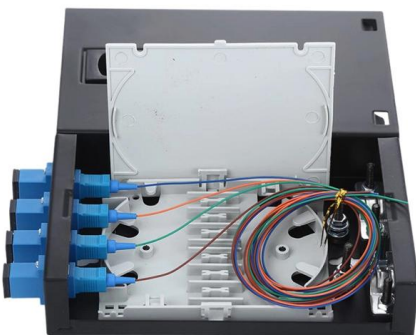

CISCO 2901/K9

Cisco CISCO2901/K9 Overview The Cisco CISCO2901/K9 is an enterprise-class modular router designed for secure, wired branch connectivity. With dual Gigabit

[Contact Us](#)