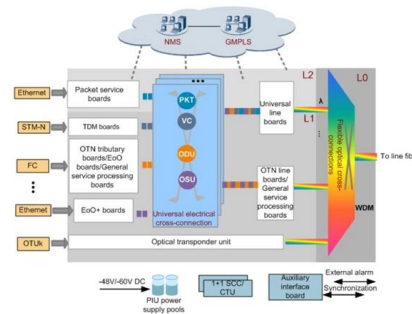

CISCO 2901/K9

Cisco CISCO2901/K9 Overview The Cisco CISCO2901/K9 is an enterprise-class modular router designed for secure, wired branch connectivity. With dual Gigabit

[Contact Us](#)