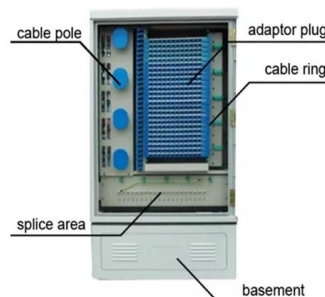

Buy Hikvision HiLook NS-0518P-125 PoE Switch , The Telco Shop AU

The Hikvision HiLook NS-0518P-125 16-port Gigabit PoE switch with 2 SFP uplinks, 125 W PoE budget, surge protection, and rack-mount design.

[Contact Us](#)