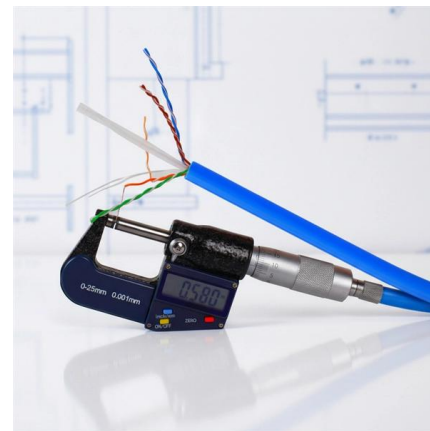

Current Installation Manuals for Fiber Optic Products , Clearfield

Have any questions? Talk with us directly using LiveChat.

[Contact Us](#)