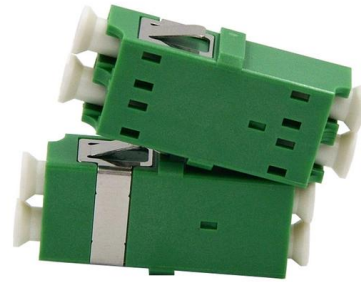

Fiber distribution terminal (FDT)

Fiber distribution terminal (FDT) The FDT2116D-1536 fiber distribution terminal is used in FTTH networks to connect feeder cables and distribution cables. The

[Contact Us](#)