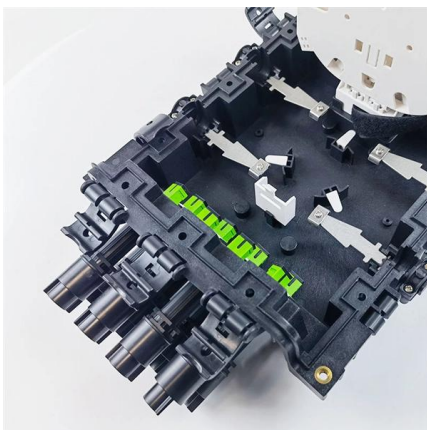

Wiring Diagram for 6 Terminal Junction Box

Learn how to wire a terminal junction box with a helpful diagram. This step-by-step guide will ensure a successful installation.

[Contact Us](#)

How to Connect 6 Gauge Wire in a Junction Box

Master the safe connection of high-amperage 6 AWG wire. Understand box fill, mechanical lugs, and critical torque settings.

[Contact Us](#)

6 Terminal Junction Box Wiring Diagram: A Complete

In this article, we will discuss the wiring diagram for a typical 6 terminal junction box, which is commonly used in residential and commercial buildings for a variety of

[Contact Us](#)